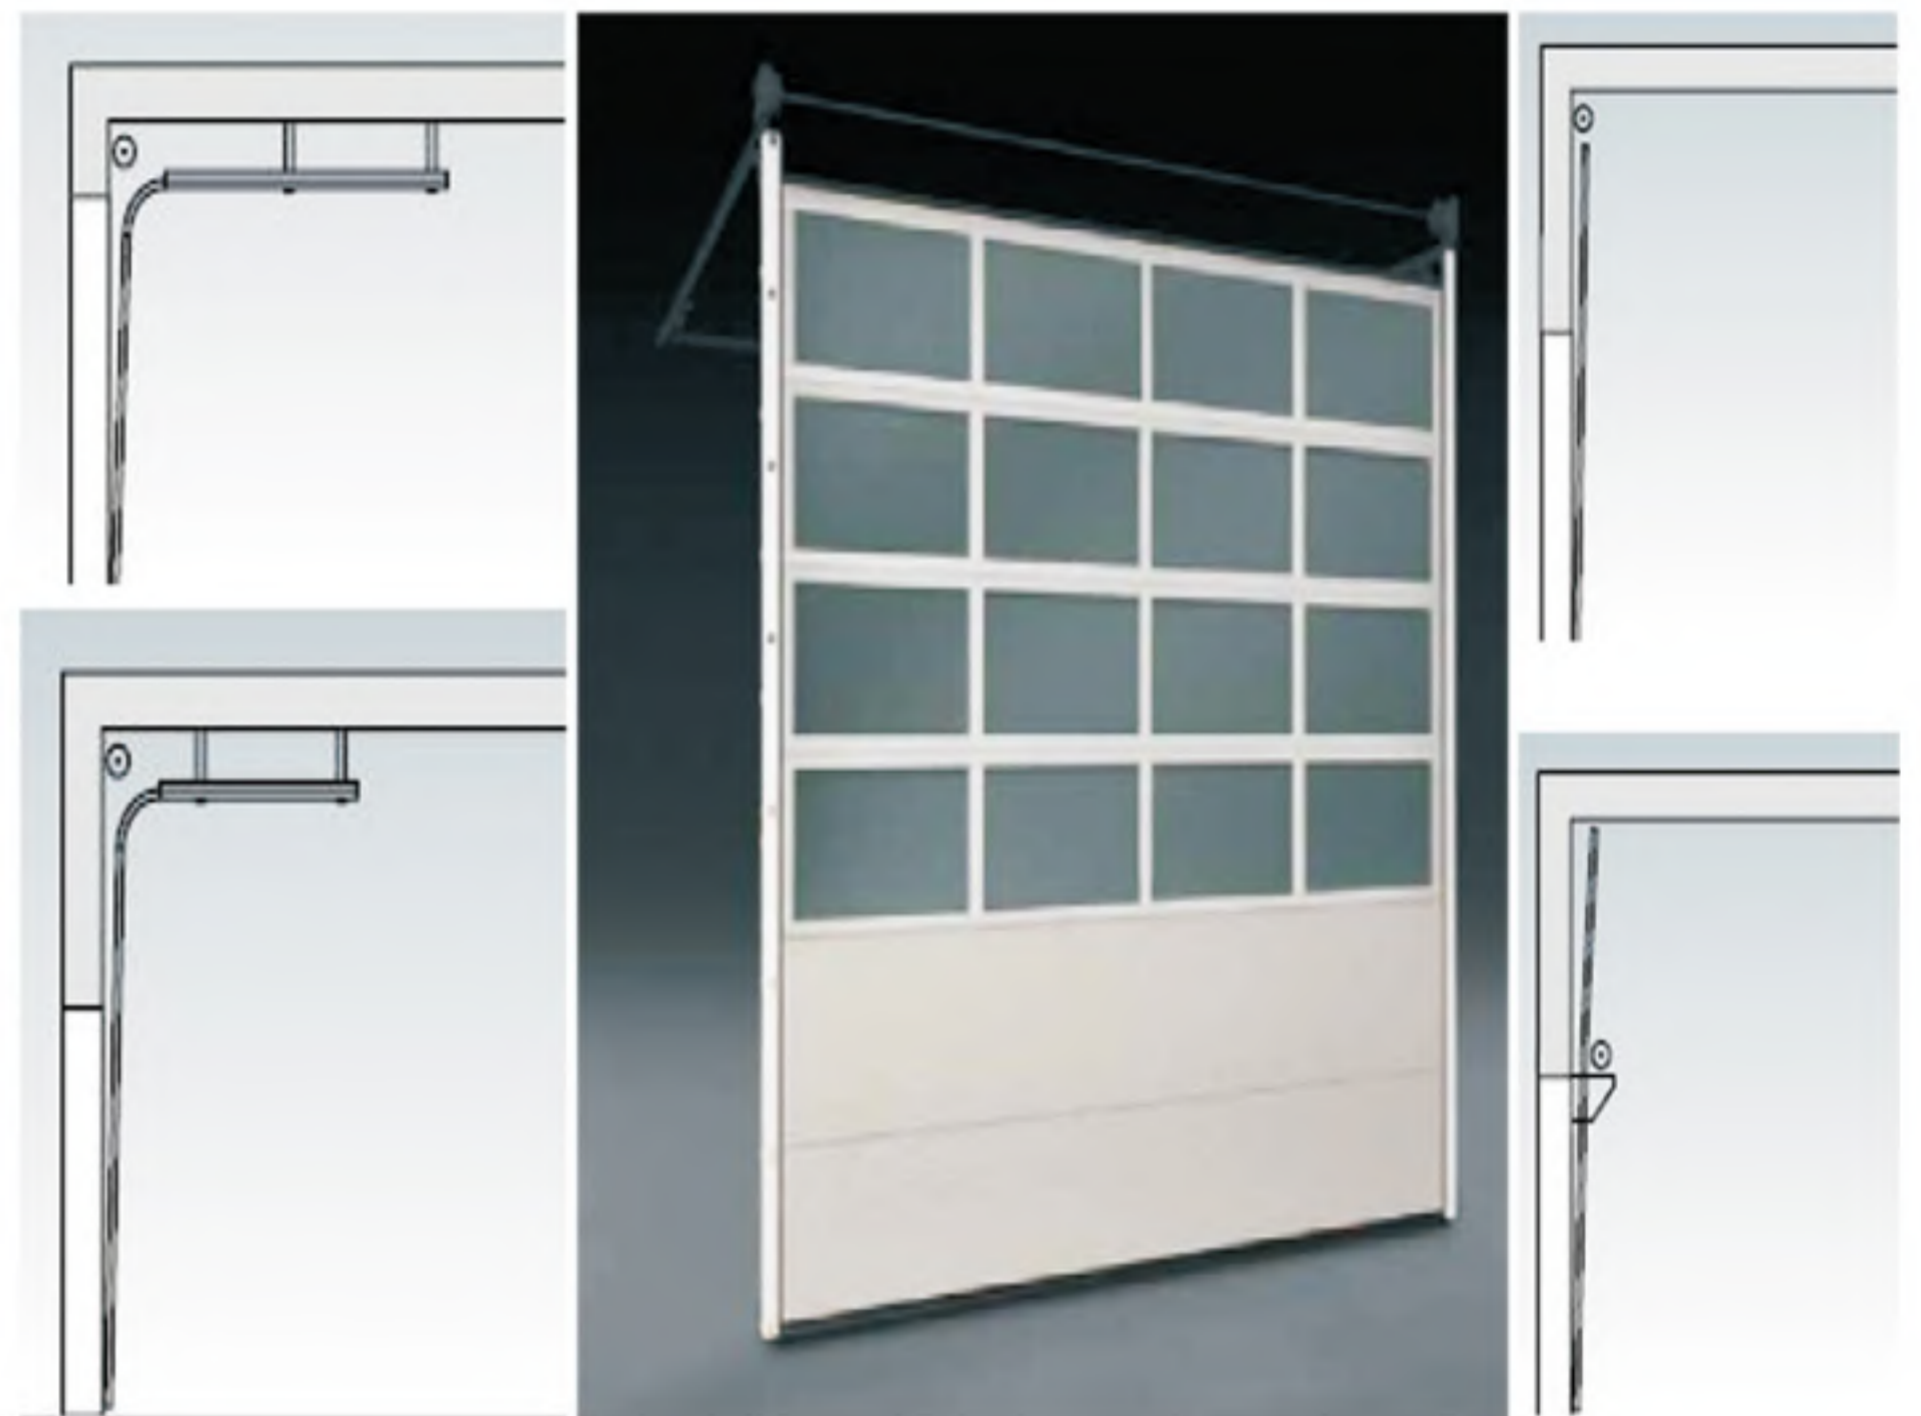

- Double Torsion Spring(Oil tempered Spring & Galvanizing Spring are available)
- Finger Protection
- Spring Break Protection

Aluminum Transparent doors are manufactured using high-quality materials for excellent durability. All frames and rails are extruded aluminum alloy and feature a beveled edge around panels. Frames and rails can be clear anodized(standard) or finished with white color or other colors. Tracks and hardware parts are manufactured by hot-dipped galvanized steel.

阳光门系统配置 (Aluminum Frame Glass Garage Door)

- Door-in-Door available
- Convenient to use by remote controls, but also very easy to operation manually if emergency like power off.

- Maximizes Light & Visibility
- Acrylic and Toughened Glass available; Single and double glazing available.
- Vinyl weather-p roof seals between sections, and bottom section with "U" shaped flexible vinyl.