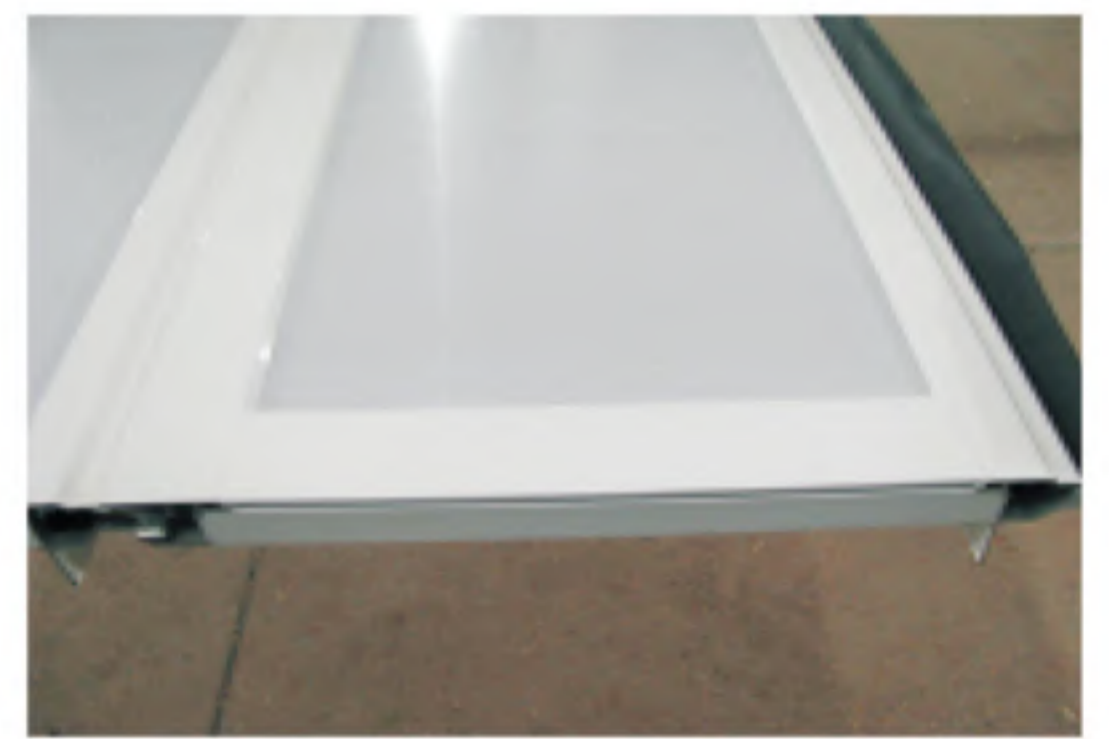

- --Maximizes Light & Visibility
- --Acrylic and Toughened Glass available; Single and double glazing available.
- --Vinyl weather-p roof seals between sections, and bottom section with "U" shaped flexible vinyl.

Great design for lighting and visibility