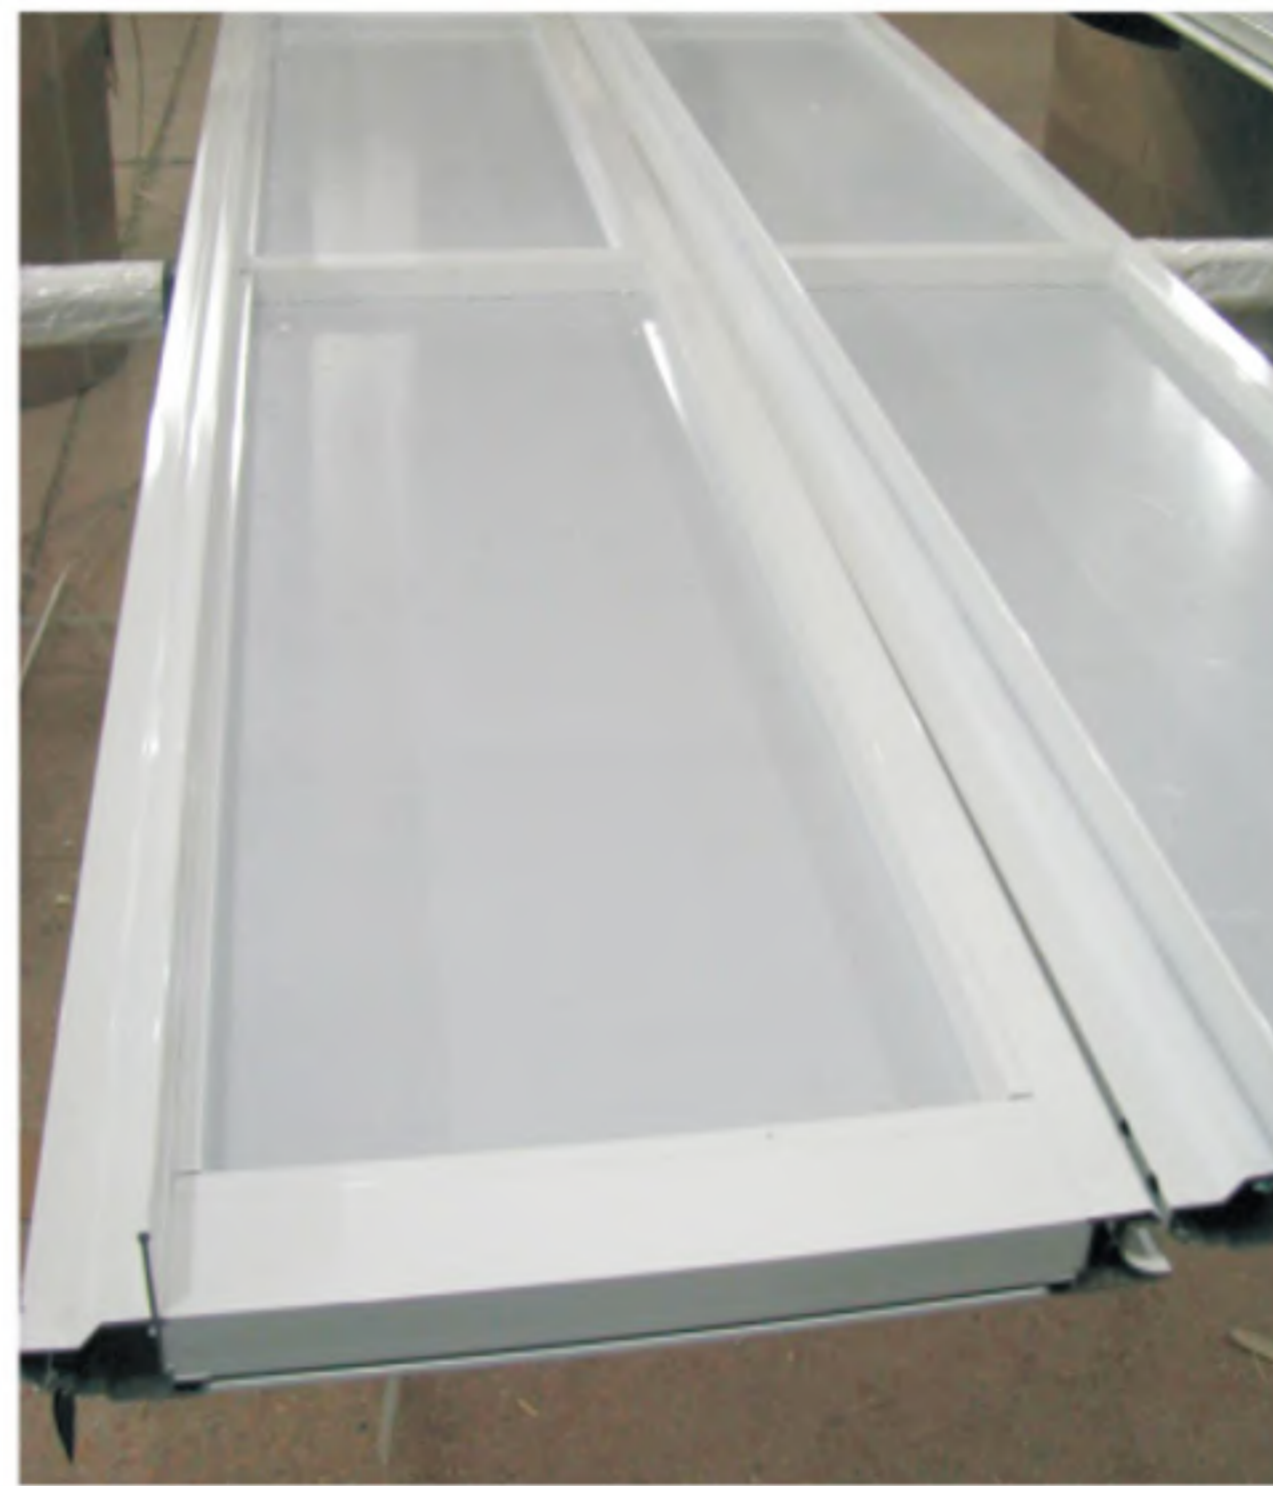

- --Maximizes Light & Visibility
- --Acrylic and Toughened Glass available; Single and double glazing available.
- --Vinyl weather-p roof seals between sections, and bottom section with "U" shaped flexible vinyl.

Great design for lighting and visibility